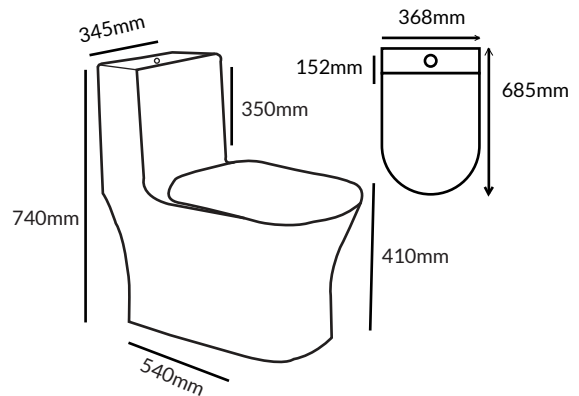

smart
[S A N I T A R Y]
SMART SOLUTIONS

A PRODUCT BY ZILVER

Smart One Piece Toilet with Seat Cover
Item Code: STOT204 + SSC101

Description:

Smart One-piece toilet; If the toilet and tank are fused together without any joints then the toilet is known as a one piece toilet - also known as single piece toilet.

Features:

Brand Name: Smart

Product: One Piece Toilet

Wash Down System.