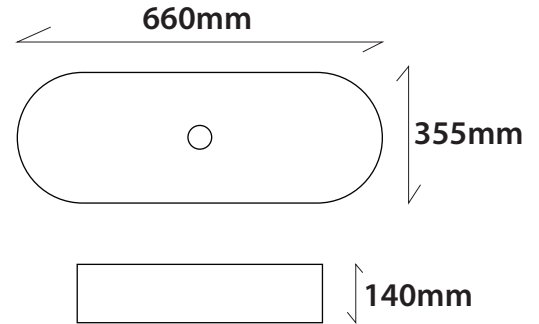

Smart Under Counter Basin Round

Item Code: SUDB203

Basic information:

Upgrading your bathroom is easy with our Smart contemporary ceramic vessel sink art basin. Its beautiful curves and modern simplicity design give your bathroom style and sophistication.

Feature

- Size : 660mm x 335mm x 140mm
- Material: Ceramics
- Color: White