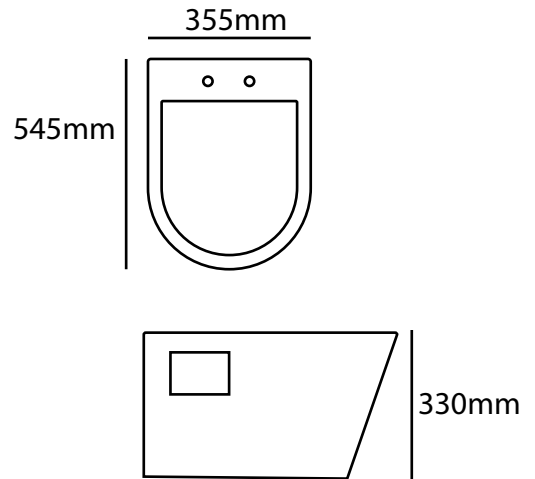

#### Description:

Wall hung toilets are perhaps best known for the unique look they have. With a concealed cistern in the wall and a toilet bowl seemingly 'suspended' above the floor, they can appear very different to the traditional floor-mounted toilet that many of us are used to. Clean Design with concealed rag-bolt area.

#### Details

Color: White

Rim Type: Open

PP Seat Cover Hydraulic

Installation Type: Wall Hung