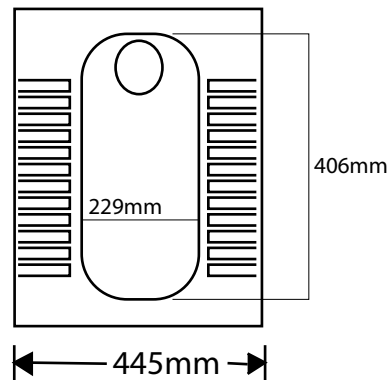

smart
[S A N I T A R Y]

Smart Squatting Pan
A product by Zilver
Item Code: SSQT201 I/W

Description:

A squat toilet (or squatting toilet) is a toilet used by squatting, rather than sitting. There are several types of squat toilets, but they all consist essentially of a toilet pan or bowl at floor level.