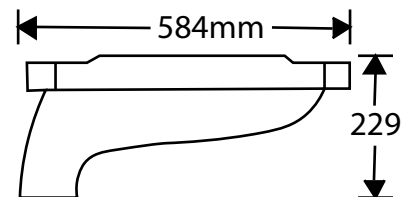

smart
[S A N I T A R Y]

Smart Squatting Pan
A product by Zilver
Item Code: SSQT201 I/W

Description:

A squat toilet (or squatting toilet) is a toilet used by squatting, rather than sitting. There are several types of squat toilets, but they all consist essentially of a toilet pan or bowl at floor level.