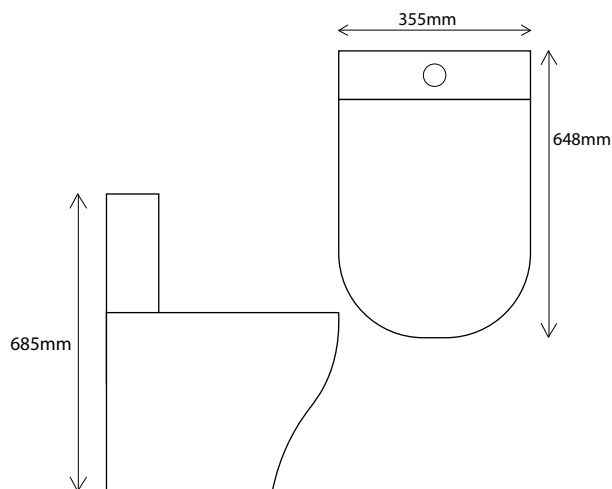

Smart One Piece Toilet with Seat Cover Item Code: STOT207 + SSC103

Description:

Smart One-piece toilet; If the toilet and tank are fused together without any joints then the toilet is known as a one piece toilet - also known as single piece toilet.

Features:

Brand Name: Smart

Product: One Piece Toilet

Wash Down System.

Drain Point: 4"