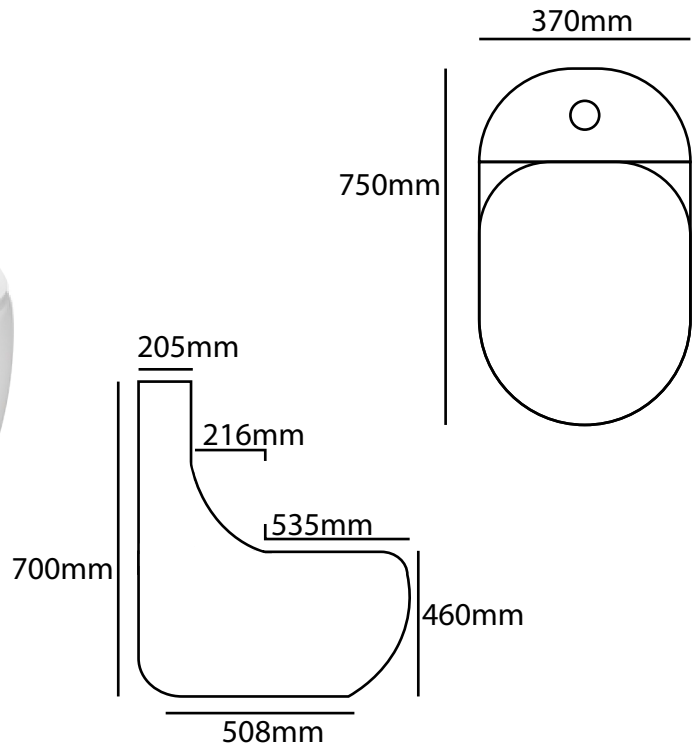

smart

[S A N I T A R Y]

SMART SOLUTIONS

A PRODUCT BY ZILVER

Smart One Piece Toilet with Seat Cover
Item Code: STOT206 + SSC102

Description:

Smart One-piece toilet; If the toilet and tank are fused together without any joints then the toilet is known as a one piece toilet - also known as single piece toilet.

Features:

Brand Name: Smart

Product: One Piece Toilet

Wash Down System.

www.smartsanitary.co