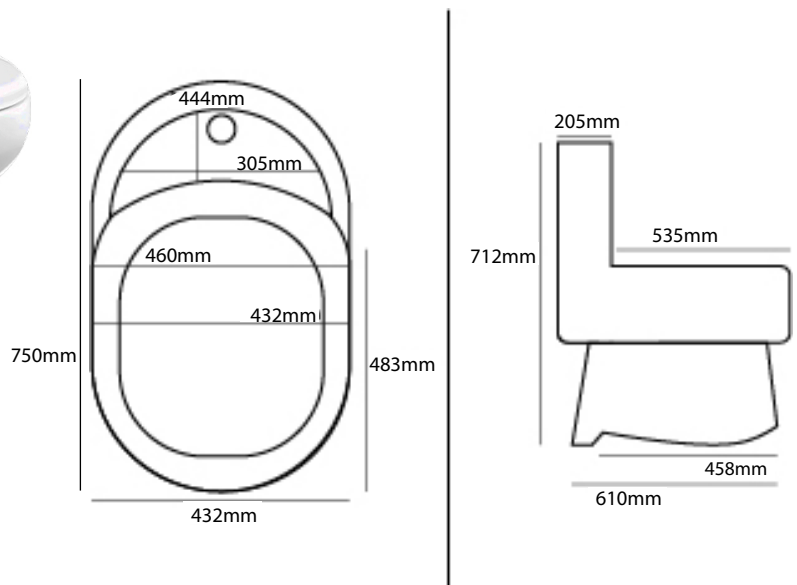

smart

[S A N I T A R Y]

SMART SOLUTIONS

A PRODUCT BY ZILVER

Smart One Piece Toilet with Seat Cover Item Code: STOT205 + SSC102

Description:

One-piece toilet: If the toilet and tank are fused together without any joints then the toilet is known as a one piece toilet - also known as single piece toilet.

Features:

Dual Flush system

Elegant bowl offers added room and comfort.

3/6 liter per flush.

Drain point 100 mm (4")

Soft Closing UFO Seat Cover