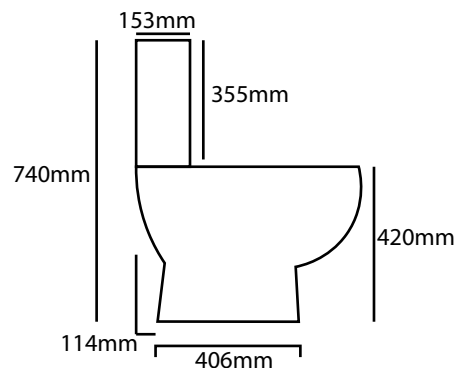

## Smart One Piece Toilet with Seat Cover

Item Code: STOT203 + SSC101

### Description:

Smart One piece toilet; If the toilet and tank are fused together without any joints then the toilet is known as a one piece toilet - also known as single piece toilet.