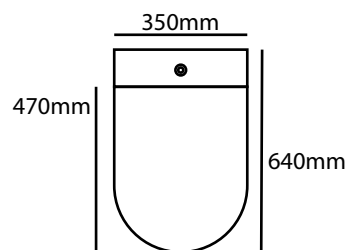

## Smart One Piece Toilet with Seat Cover

Item Code: STOT203 + SSC101