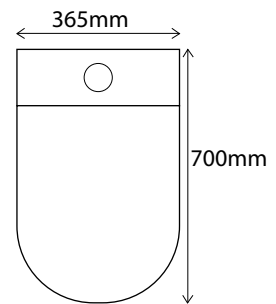

smart

[S A N I T A R Y]

SMART SOLUTIONS

A PRODUCT BY ZILVER

Smart One Piece Toilet with Seat Cover
Item Code: STOT202

Description:

Smart One-piece toilet; If the toilet and tank are fused together without any joints then the toilet is known as a one piece toilet - also known as single piece toilet.