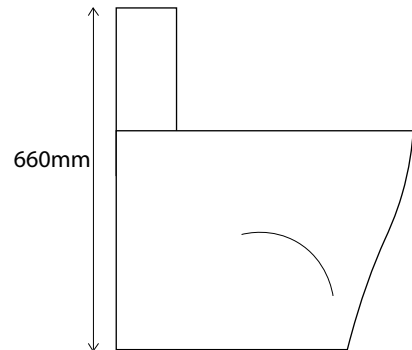

smart

[S A N I T A R Y]

SMART SOLUTIONS

A PRODUCT BY ZILVER

Smart One Piece Toilet with Seat Cover
Item Code: STOT202

Description:

Smart One-piece toilet; If the toilet and tank are fused together without any joints then the toilet is known as a one piece toilet - also known as single piece toilet.