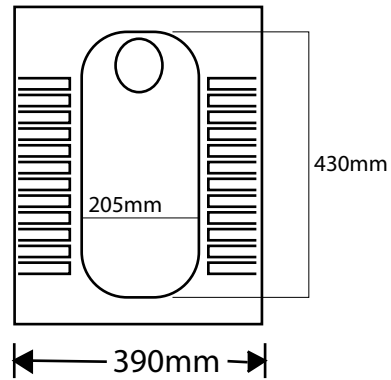

Smart Squatting Pan
A product by Zilver
Item Code: SSQT202

Description:

A squat toilet (or squatting toilet) is a toilet used by squatting, rather than sitting. There are several types of squat toilets, but they all consist essentially of a toilet pan or bowl at floor level.

Such a toilet pan is also called a "squatting pan"

Features:

Brand Name: Smart