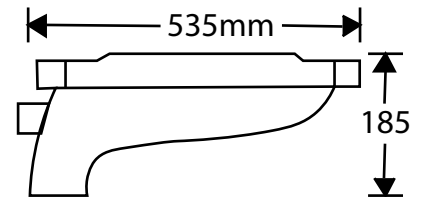

Smart Squatting Pan
A product by Zilver
Item Code: SSQT202

Description:

A squat toilet (or squatting toilet) is a toilet used by squatting, rather than sitting. There are several types of squat toilets, but they all consist essentially of a toilet pan or bowl at floor level.

Such a toilet pan is also called a "squatting pan"

Features:

Brand Name: Smart