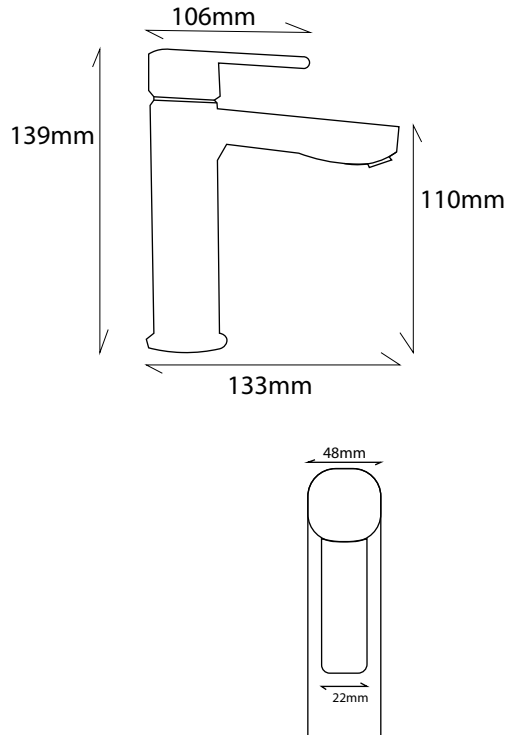

Smart Miami Wash Basin Mixer Normal
Item Code: SMMI1001

Basic information:

Checkout our Beautiful Smart Miami Basin Mixer Series for your Washroom and Kitchen Solution.

- Single Lever Basin Mixer 1/2"
- For Single Hole Installation Cartridge :
- 40 mm Ceramic with Brass Stick
- inclusive of Flexible connection hoses
- with brass nuts
- Chrome plating 0.2-0.3 μm
- Nickel plating 8-10 μm
- Minimum pressure 0.1 mpa /14.5psi/1bar