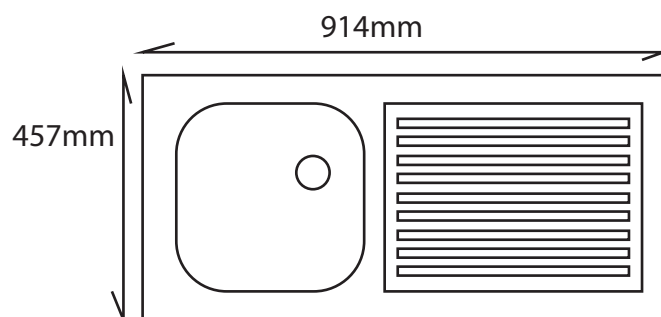

SMART

[S A N I T A R Y]

SMART SOLUTIONS

A PRODUCT BY ZILVER

Smart Kitchen Sink Single Bowl

Item Code: SKS01

Description

The kitchen has become the center of modern interiors, the heart of any home, the place where family ties are woven. Smart Sanitary presents sinks, which can bring your kitchen in line with the latest trends. When it comes to innovation, material and manufacturing quality, constant search for new solutions to increase the comfort and functionality of our products, we make no compromises.

Available sizes (mm):

- 1- 457 x 914 LxW
- 2- 457 x 1066 LxW
- 3- 508 x 1016 LxW
- 4- 508 x 1219 LxW

Material: Stainless Steel

Specification: With Waste

Color: Steel

Style: Modern