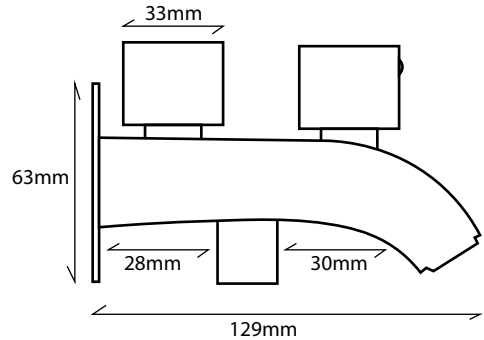

Smart Double Bib Tap
Item Code: SGX1200

Description

Smart Double bib tap, is an ideal product for toilet shower control and is convenient and durable.

Features

Brass cover

Brass body

Chrome finish