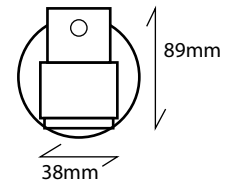

Smart Double Bib Tap
Item Code: SGX1200

Description

Smart Double bib tap, is an ideal product for toilet shower control and is convenient and durable.

Features

Brass cover

Brass body

Chrome finish