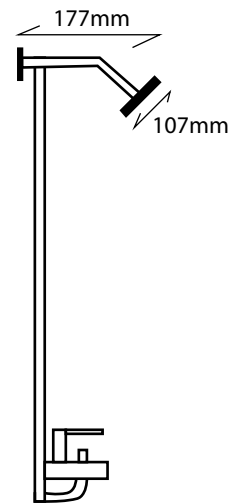

Smart Boon Bath Mixer with
Open Shower & Rod
Item Code: SBOO200+SQWS11+SSH101

FEATURES

Cartridge : 35mm Ceramic

Inclusive of

S Union & cover plates

Manual two way Diverter

Bath /Shower in 1/2" outlet

Head shower

Telescopic Rod

Chrome plating 0.5 um

Nickel plating 14um

Minimum pressure 0.1 mpa/14.5psi /1 bar