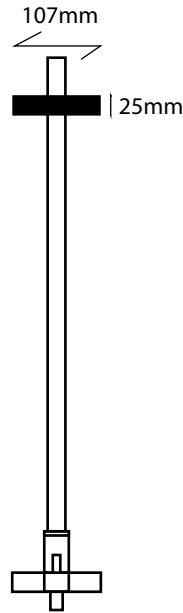

Smart Boon Bath Mixer with
Open Shower & Rod
Item Code: SBOO200+SQWS11+SSH101

FEATURES

Cartridge : 35mm Ceramic

Inclusive of

S Union & cover plates

Manual two way Diverter

Bath /Shower in 1/2" outlet

Head shower

Telescopic Rod

Chrome plating 0.5 um

Nickel plating 14um

Minimum pressure 0.1 mpa/14.5psi /1 bar