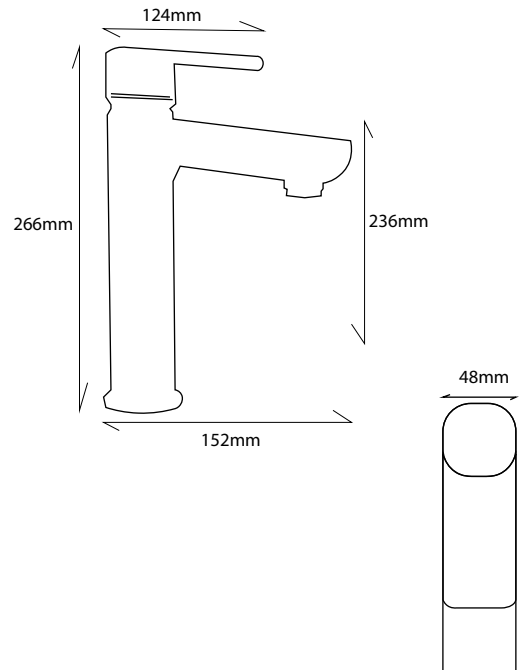

Smart Boon Wash Basin Mixer Long
Item Code: SBOO100

Basic information:

Checkout our Beautiful Smart Boon Basin Mixer Series for your Washroom and Kitchen Solution.

- Single Lever Basin Mixer 1/2"
- For Single Hole Installation Cartridge :
- 40 mm Ceramic with Brass Stick
- inclusive of Flexible connection hoses
- with brass nuts
- Chrome plating 0.2-0.3 μm
- Nickel plating 8-10 μm
- Minimum pressure 0.1 mpa /14.5psi/1bar