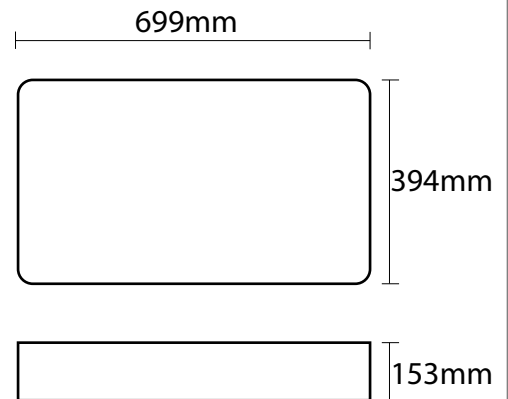

Smart Art Wash Basin
A Product by Zilver
Item Code: **SARTB202**

Description

Upgrading your bathroom is easy with our Smart contemporary ceramic vessel sink art basin. Its beautiful curves and modern simplicity design give your bathroom style and sophistication.

White Finish

Tap Hole

Plug and Waste (32mm) sold separately

Size: 699 x 394 x 153mm