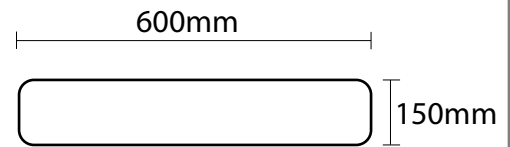

Smart Art Wash Basin
A Product by Zilver
Item Code: **SARTB201**

Description

Upgrading your bathroom is easy with our Smart contemporary ceramic vessel sink art basin. Its beautiful curves and modern simplicity design give your bathroom style and sophistication.

White Finish

Tap Hole

Plug and Waste (32mm) sold separately

Size: 600 x 150mm