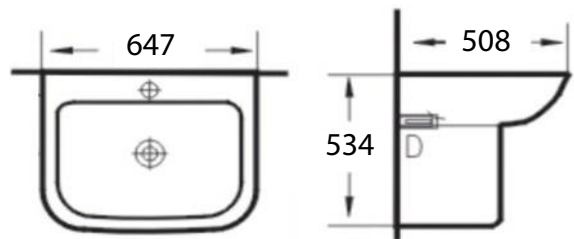

SMART
[S A N I T A R Y]

Smart Basin with Half Pedestal

A product by Zilver

Item Code : **SPDB202**

Description:

INNER BOWL is the area available to users to wash their hands/face with minimum water drops spread around and avoid surroundings to get wet.

Washbasin is designed to drain water, spread around during washing.

Consequently, more bigger the bowl, more comfortable for users to wash hands/face.

Available In White

Wall Mounting.

Size: 647 x 534 x 508 mm

Single tap hole.

Fixing with back to wall.

www.smartsanitary.co