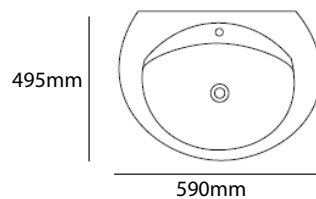

Smart Wash Basin With Full Pedestal

A product by Zilver
Item Code: SPDB201

Description:

Inner Bowl is the area available to users to wash their hands/face with minimum water drops spread around and avoid surroundings to get wet.

Washbasin is designed to drain water, spread around during washing.

Consequently, more bigger the bowl, more comfortable for users to wash hands/face.

Wash Basin with Pedestal

Features:

Brand Name: Smart

3 tap hole or Single tap hole