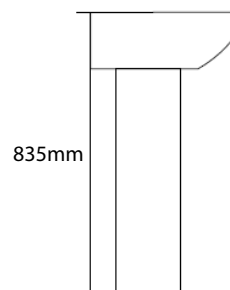

Smart Wash Basin With Full Pedestal

A product by Zilver
Item Code: SPDB201

Description:

Inner Bowl is the area available to users to wash their hands/face with minimum water drops spread around and avoid surroundings to get wet.

Washbasin is designed to drain water, spread around during washing.

Consequently, more bigger the bowl, more comfortable for users to wash hands/face.

Wash Basin with Pedestal

Features:

Brand Name: Smart

3 tap hole or Single tap hole