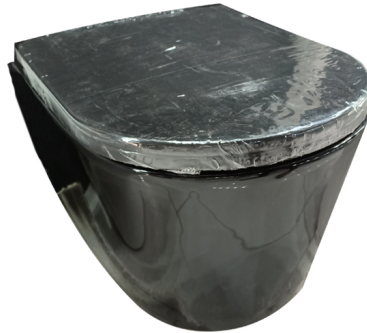

Smart Wall Hung Toilet with Seat Cover
A product by Zilver
Item Code: SWHT202 + SSC103

Description:

Wall hung toilets are perhaps best known for the unique look they have. With a concealed cistern in the wall and a toilet bowl seemingly 'suspended' above the floor, they can appear very different to the traditional floor-mounted toilet that many of us are used to. Clean Design with concealed rag-bolt area.

In The Box

One Unit Seat

Details

Color: White / Black

Rim Type: Open

Installation Type: Wall Hung

Dual Flushing
2 LPF - 4 LPF