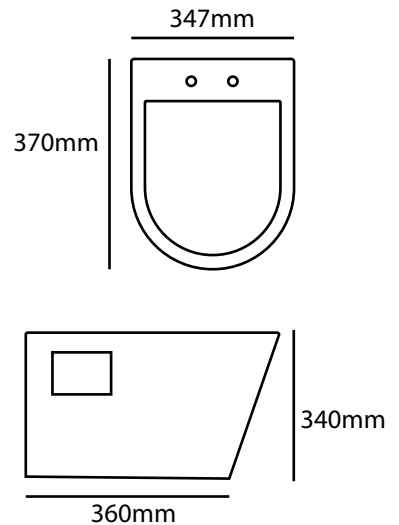

Smart Wall Hung Toilet with Seat Cover
A product by Zilver
Item Code: SWHT202 + SSC103

Description:

Wall hung toilets are perhaps best known for the unique look they have. With a concealed cistern in the wall and a toilet bowl seemingly 'suspended' above the floor, they can appear very different to the traditional floor-mounted toilet that many of us are used to. Clean Design with concealed rag-bolt area.

In The Box

One Unit Seat

Details

Color: White / Black

Rim Type: Open

Installation Type: Wall Hung

Dual Flushing
2 LPF - 4 LPF