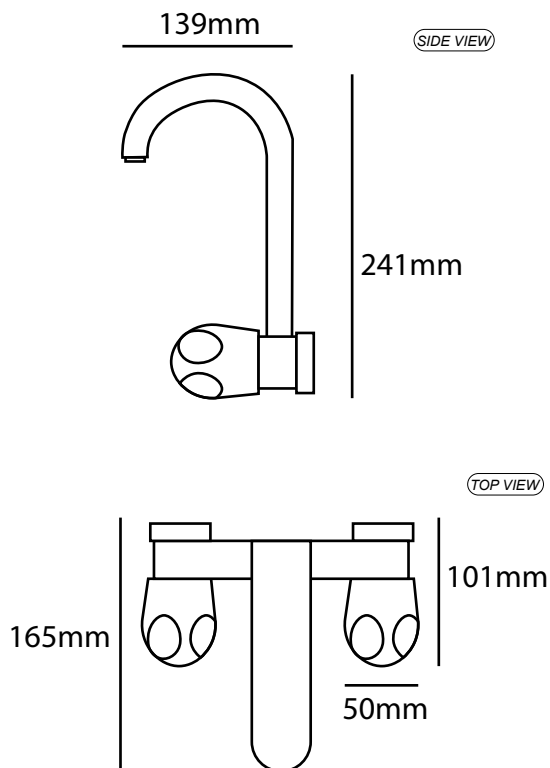

Smart Wall Mounted Sink Mixer
Item Code : SSM9005

Description

If you want to add a little style to your kitchen, Our range of Kitchen tapware and sinks will help you to make a statement.

Our Wall mounted double knob mixer is an excellent example of this, with heavy spout and durable handles.

Features

- For wall Installation
- Zinc alloy Double handle
- Brass body
- Brass Heavy neck
- Chrome plating 0.2- 0.3 um
- Nickel plating 8 to 10 um
- recommended pressure 0.1mpa/14.5psi/1 bar