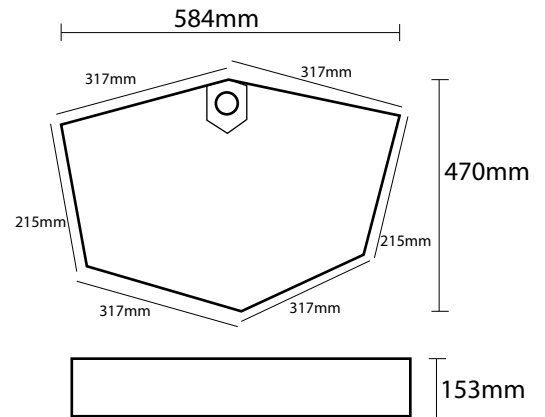

Smart Art Wash Basin
A Product by Zilver
Item Code: **SARTB203**

Description

Upgrading your bathroom is easy with our Smart contemporary ceramic vessel sink art basin. Its beautiful curves and modern simplicity design give your bathroom style and sophistication.

White Finish

Tap Hole

Plug and Waste (32mm) sold separately

Size: 584 x 470 x 153mm