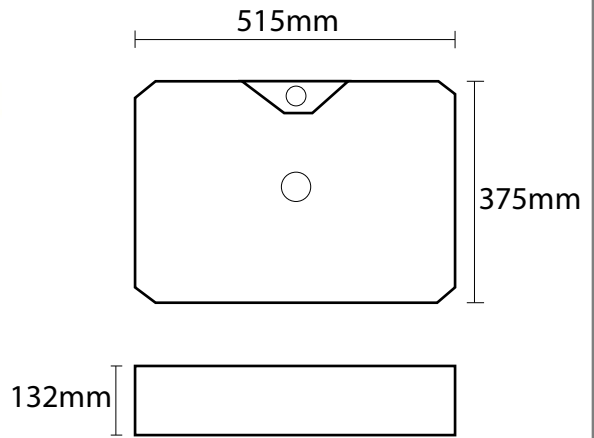

Smart Art Wash Basin
A Product by Zilver
Item Code: **SARTB012**

Description

Upgrading your bathroom is easy with our Smart contemporary ceramic vessel sink art basin. Its beautiful curves and modern simplicity design give your bathroom style and sophistication.

White Finish

Tap Hole

Plug and Waste (32mm) sold separately

Size: 375 x 515 x 132mm